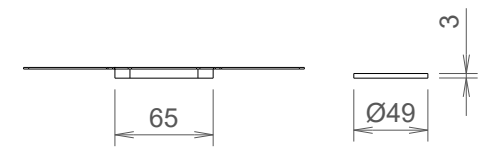

StarEyeMaxi RGBW

Brackets

Barndoor & Honeycomb

Covers

Mounting rings