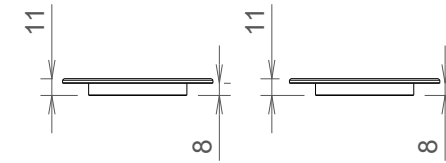

StarEyeMaxi RGBW

Brackets

Barndoor & Honeycomb

Covers

Mounting rings