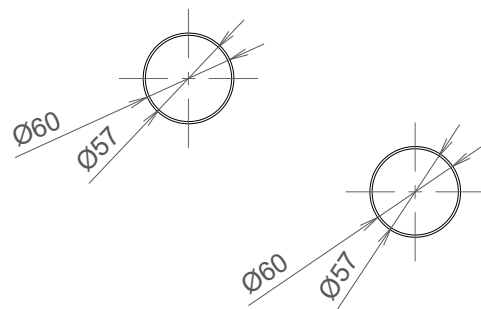

StarEyeMaxi RGBW

Brackets

Barndoor & Honeycomb

Covers

Mounting rings