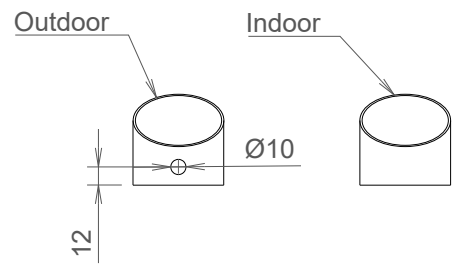

StarEyeMaxi RGBW

Brackets

Barndoor & Honeycomb

Covers

Mounting rings