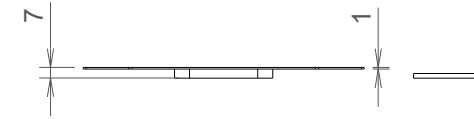

StarEyeMaxi RGBW

Brackets

Barndoor & Honeycomb

Covers

Mounting rings