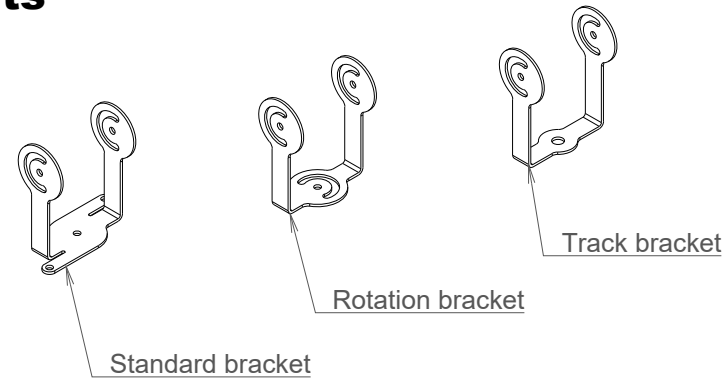

StarEyeMaxi RGBW

Brackets

Barndoor & Honeycomb

Covers

Mounting rings