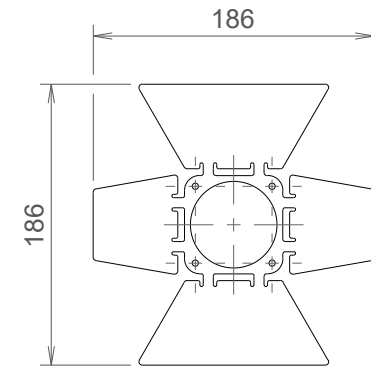

StarEyeMaxi RGBW

Brackets

Barndoor & Honeycomb

Covers

Mounting rings