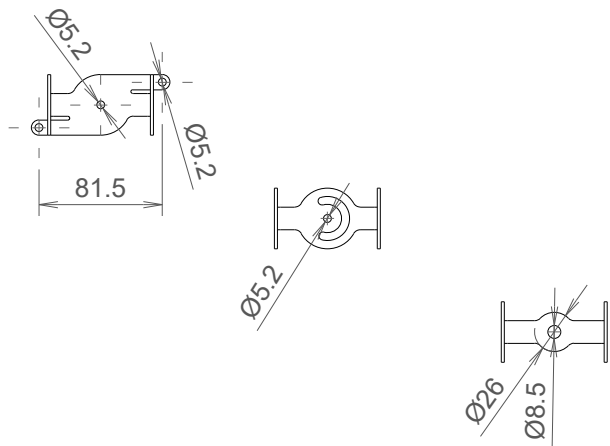

StarEyeMaxi RGBW

Brackets

Barndoor & Honeycomb

Covers

Mounting rings