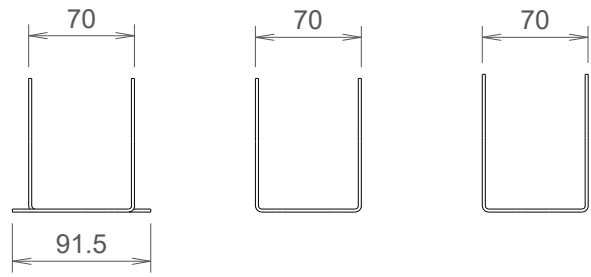

StarEyeMaxi RGBW

Brackets

Barndoor & Honeycomb

Covers

Mounting rings