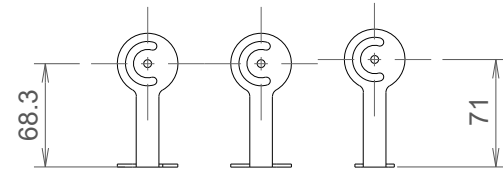

StarEyeMaxi RGBW

Brackets

Barndoor & Honeycomb

Covers

Mounting rings