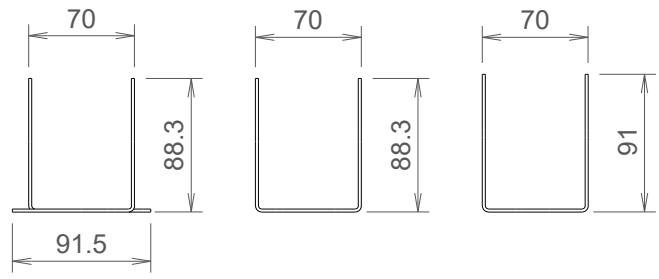

StarEyeMaxi RGBW

Brackets

Barndoor & Honeycomb

Snoots

Mounting rings