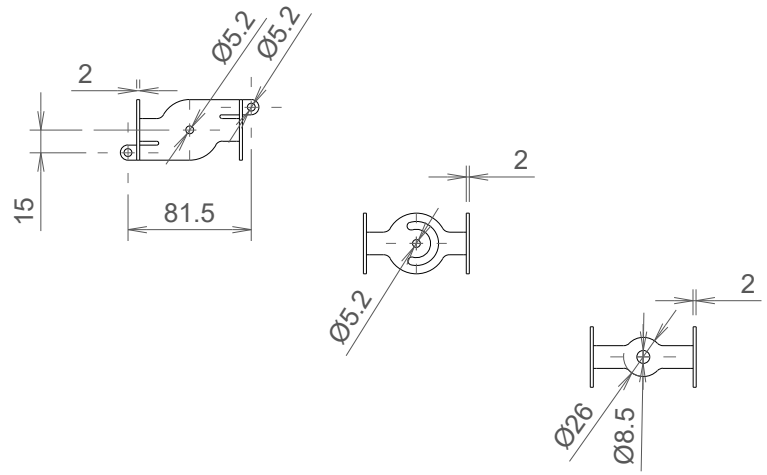

StarEyeMaxi RGBW

Brackets

Barndoor & Honeycomb

Snoots

Mounting rings