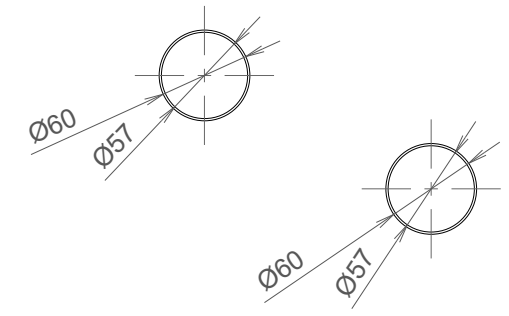

StarEyeMaxi RGBW

Brackets

Barndoor & Honeycomb

Snoots

Mounting rings