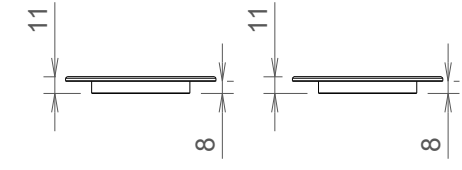

StarEyeMaxi RGBW

Brackets

Barndoor & Honeycomb

Snoots

Mounting rings