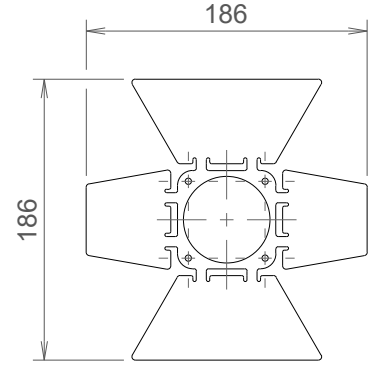

StarEyeMaxi RGBW

Brackets

Barndoor & Honeycomb

Snoots

Mounting rings