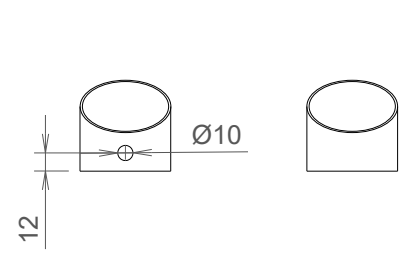

StarEyeMaxi RGBW

Brackets

Barndoor & Honeycomb

Snoots

Mounting rings