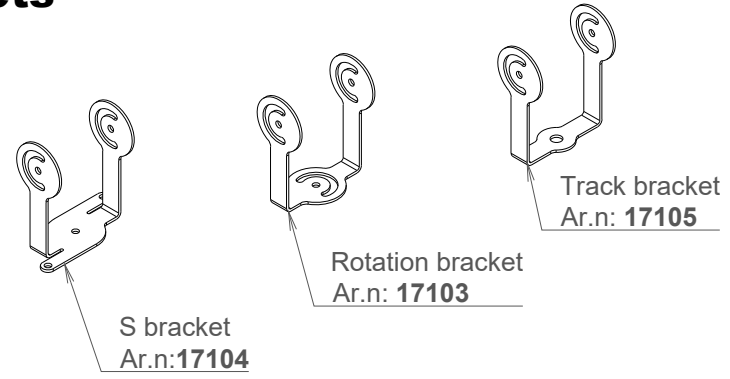

StarEyeMaxi RGBW

Brackets

Barndoor & Honeycomb

Snoots

Mounting rings