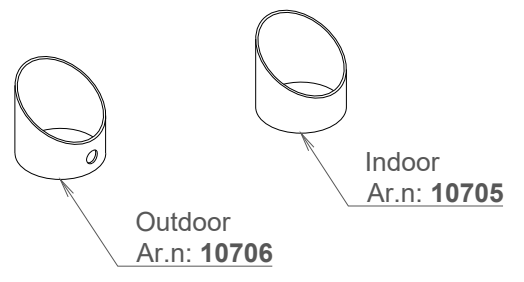

StarEyeMaxi RGBW

Brackets

Barndoor & Honeycomb

Snoots

Mounting rings