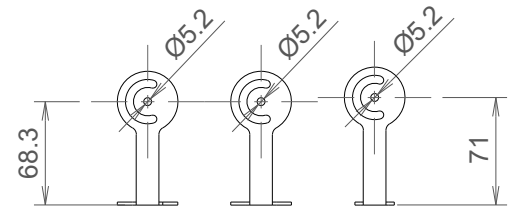

StarEyeMaxi RGBW

Brackets

Barndoor & Honeycomb

Snoots

Mounting rings