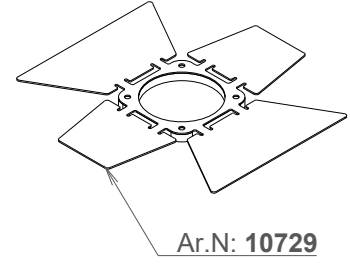

StarEyeMaxi RGBW

Brackets

Barndoor & Honeycomb

Snoots

Mounting rings